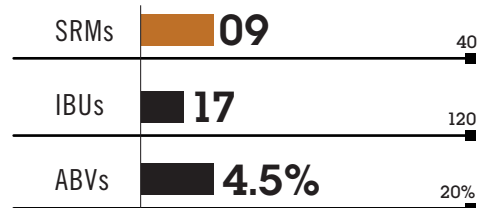

A colorful American Wheat Ale with citrusy, passion fruit hop notes to complement late additions of fresh guayaba.
An easy drinking fruit beer for guava-lovers.

TASTING NOTES

- CITRUS
- GUAVA
- PASTELITO